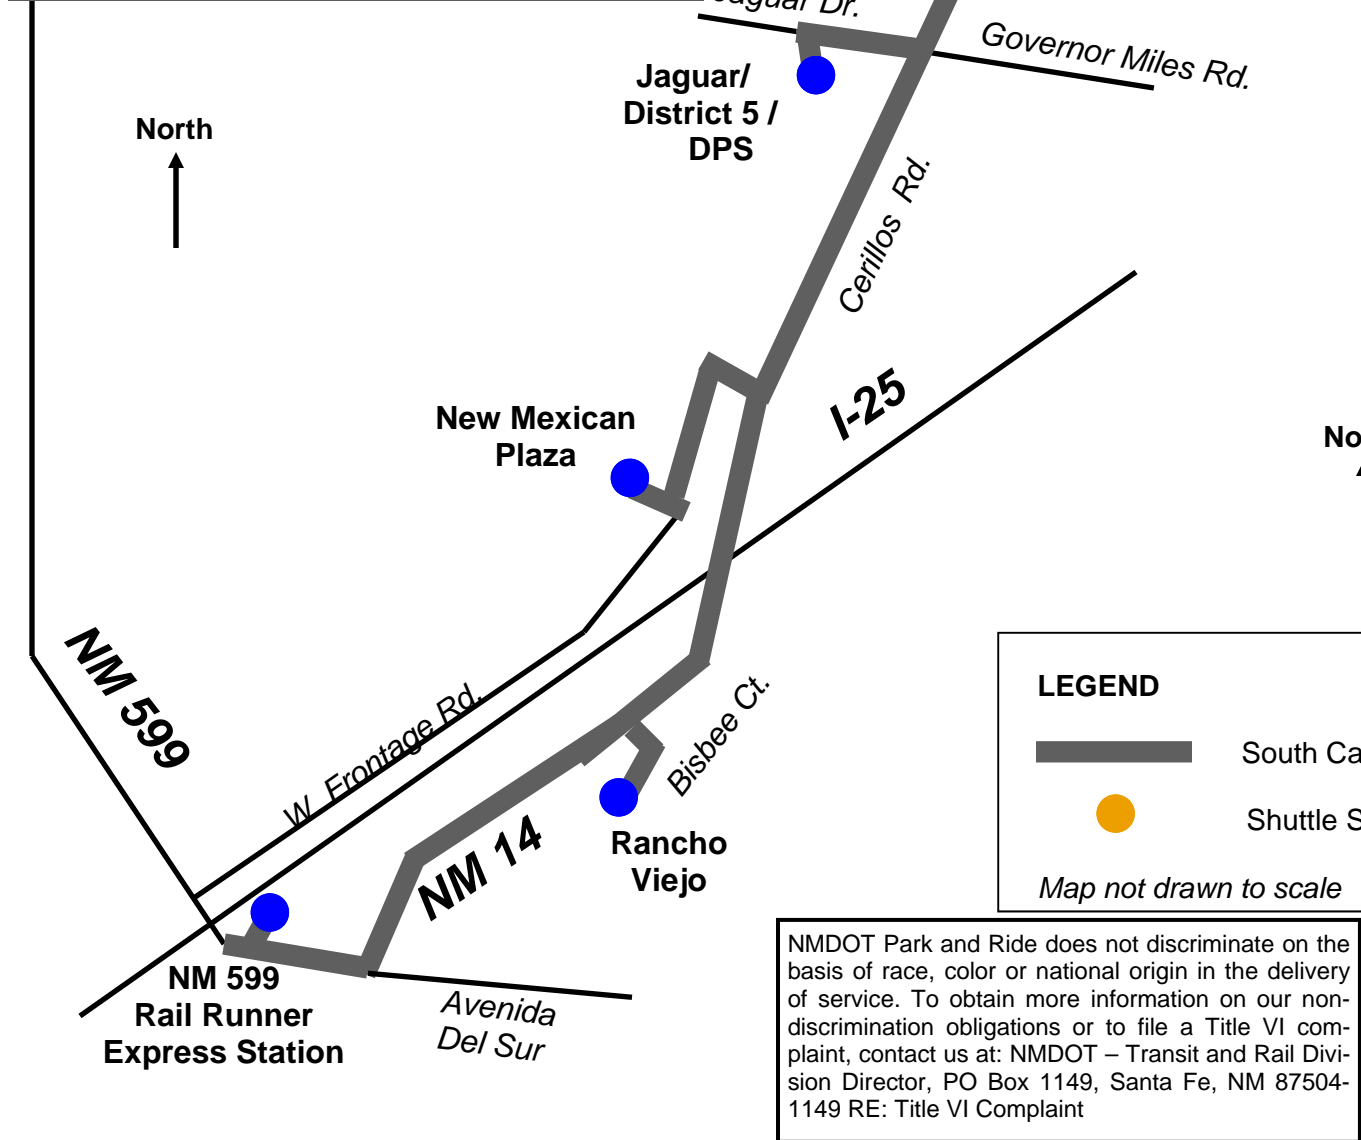

Days of Service

The Santa Fe Shuttles connecting to NM Rail Runner Express and NM Park and Ride operate on all weekdays, except for designated state holidays: New Years Day, Martin Luther King Day, Memorial Day, July 4, Labor Day, Columbus Day, Veterans Day, Thanksgiving Day, the Friday following Thanksgiving, and Christmas Day. Exceptions: Designated state holidays that fall on Saturday will be observed on Friday and those that fall on Sunday will be observed on Monday.

The NM 599 Station Shuttle meets most northbound arriving and southbound departing NM Rail Runner Express trains at the NM 599 Station. The South Capitol Shuttle meets all northbound arriving and southbound departing NM Rail Runner Express trains at the South Capitol Station. Location descriptions for all stops can be found at www.nmparkandride.com.

NM Park and Ride Monthly Pass (\$150) is valid for use on NM Rail Runner Express. For a current train schedule go to www.railrunner.com.

Santa Fe Trails connecting service along Cerrillos and St. Francis Roads can be utilized at South Capitol Station on their #2 and #4 Routes, respectively. For schedule information go to <http://santafetrails.santafenm.gov/>.

**NM Rail Runner Express & NM Park and Ride Shuttle Schedule
 NM 599 Station Shuttle
 South Capitol Station Shuttle**

NM 599 Station Shuttle

LEGEND

-  NM 599 Station Shuttle Route
-  Shuttle Stop

Map not drawn to scale